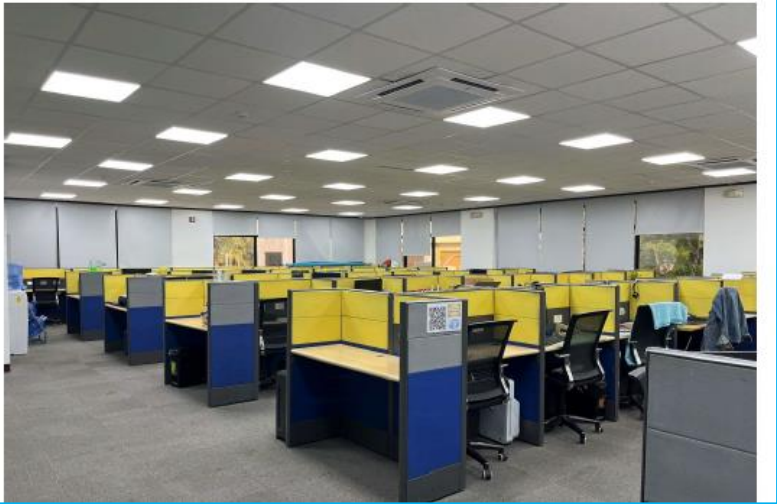

CC2 Site Photos

CC2 Site Photos

Seat Leasing Proposal
www.seatleasingbpo.com

CC2 Site Floor Plan

- 1,000 sqm. Floor area
- 260 Production Seats
- 2 Board Rooms
- 1 Dedicated IT Area
- 1 UPS Room
- 2 Server Rooms
- 5 Dedicated Offices