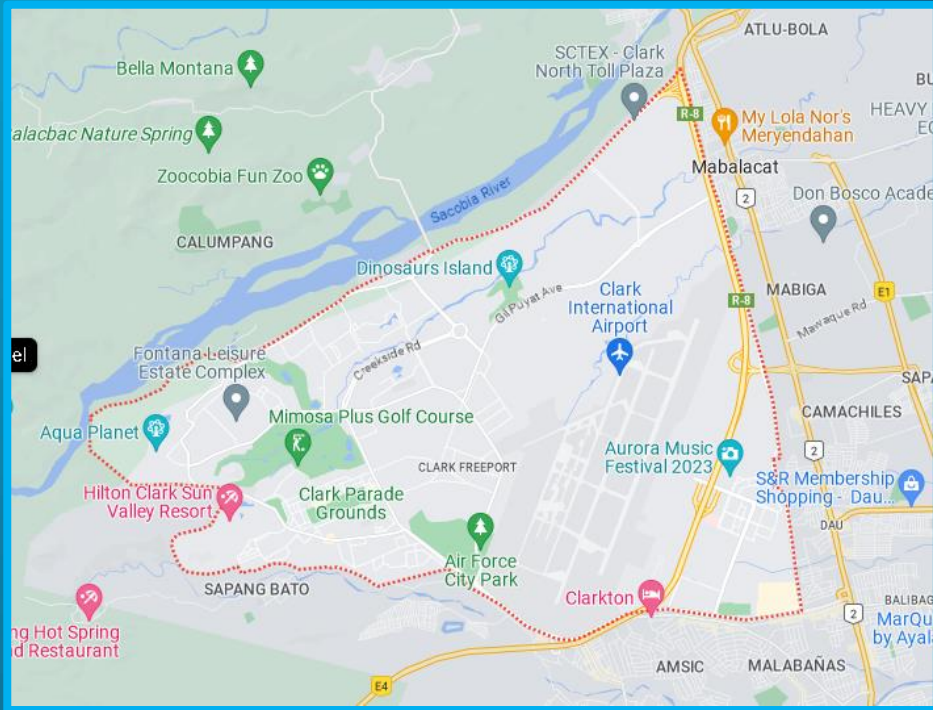

Clark's advantage over other special economic zones (SEZ) is its disaster-proof location. The zone is 130 meters above sea level, surrounded by mountain ranges, and is far from active fault lines, making it one of the safest areas in the Philippines. Visiting Clark is highly convenient and accessible.