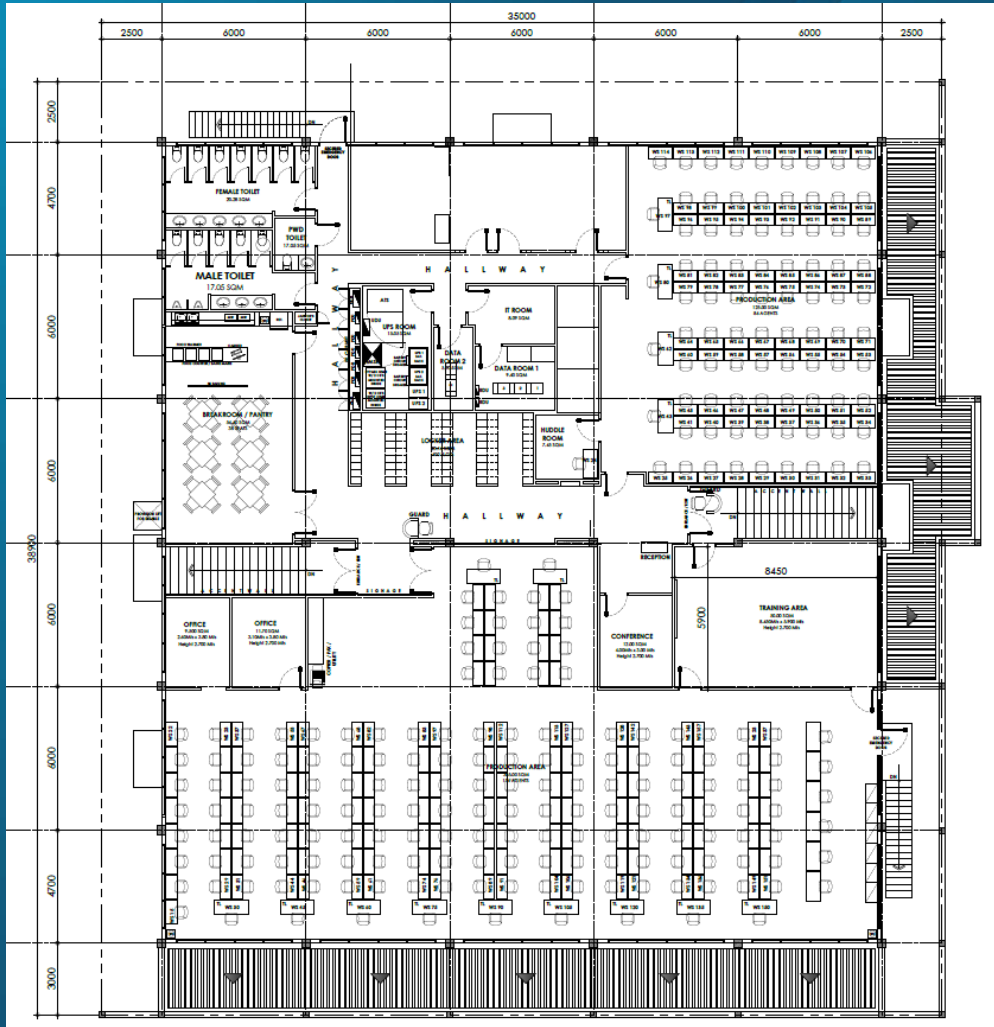

CC2 Site Photos

CC2 Site Photos

Seat Leasing Proposal
www.seatleasingbpo.com

CC2 Site Floor Plan

- 1,000 sqm. Floor area
- 260 Production Seats
- 2 Board Rooms
- 1 Dedicated IT Area
- 1 UPS Room
- 2 Server Rooms
- 5 Dedicated Offices