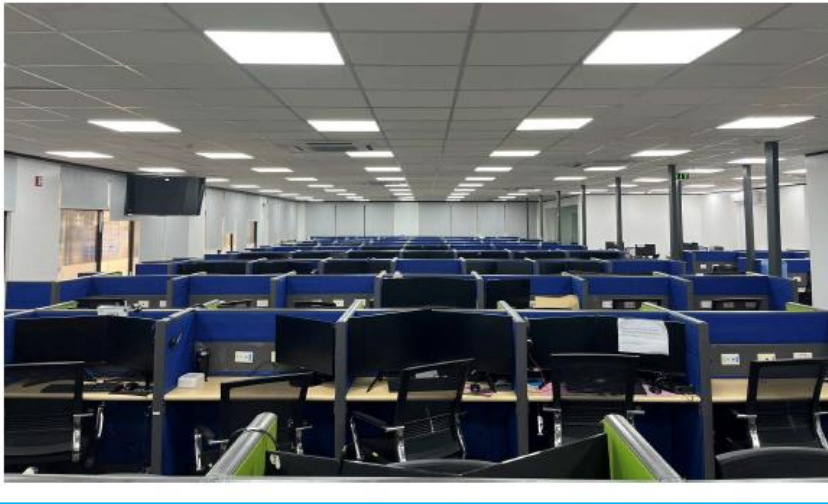

CC2 Site Photos

CC2 Site Photos

Seat Leasing Proposal
www.seatleasingbpo.com

CC2 Site Floor Plan

- 1,000 sqm. Floor area
- 260 Production Seats
- 2 Board Rooms
- 1 Dedicated IT Area
- 1 UPS Room
- 2 Server Rooms
- 5 Dedicated Offices